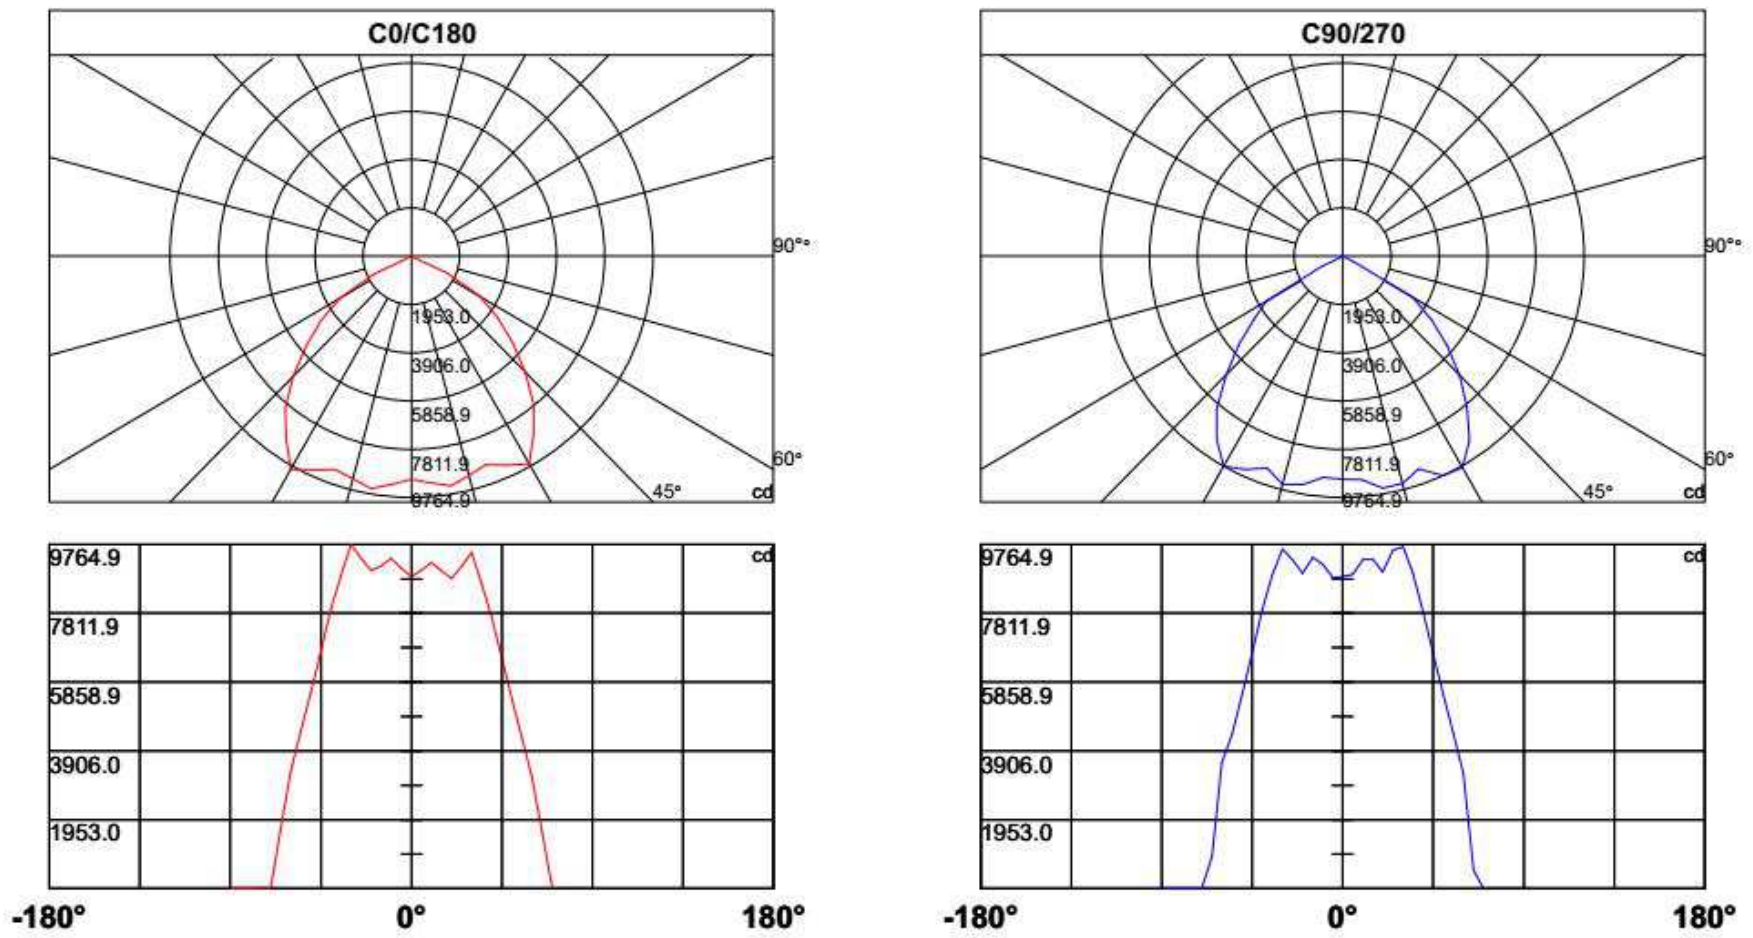

# LED Highbay Light 200W

Photos

Lite Lion

<b>Testing spec.: U:230V I:0.892A P:202.3W PF:0.985 LM:24276m</b>			
<b>Model:</b>	<b>200W</b>	<b>Lamp type: Outdoor using</b>	<b>Weight: 4.9KG</b>
<b>Testing height:</b>	<b>10M</b>	<b>Beam: 120°</b>	<b>Testing No.: '200W</b>
<b>Manufacturer: Lite Lion (HK) Trading Limited</b>			
<b>Rated power: 200W</b>		<b>Testing power: 202.3W</b>	
<b>Working voltage: AC190-260V</b>		<b>Testing voltage input: AC230V</b>	
<b>Luminaire efficiency: 90</b>		<b>Power factor: 0.985</b>	
<b>Lumen: 24276lm</b>		<b>LED luminous efficiency: 120lm/W</b>	
<b>Light source: Philips-3030LED</b>		<b>LED Qty: 240PCS</b>	
<b>Correlated Color Temperature: 2700-6500K</b>		<b>Testing color temperature: 6500K</b>	
<b>Beam angle: 30° /60° /90° /120° /PC45°</b>		<b>Testing beam angle: 120°</b>	
<b>Degree of protection: IP44</b>		<b>Color rendering index: Ra80</b>	

Beam Angle: 105.60°

Package qty: 4PC

GW: 19.6KG

Inner box size:305\*305\*455mm