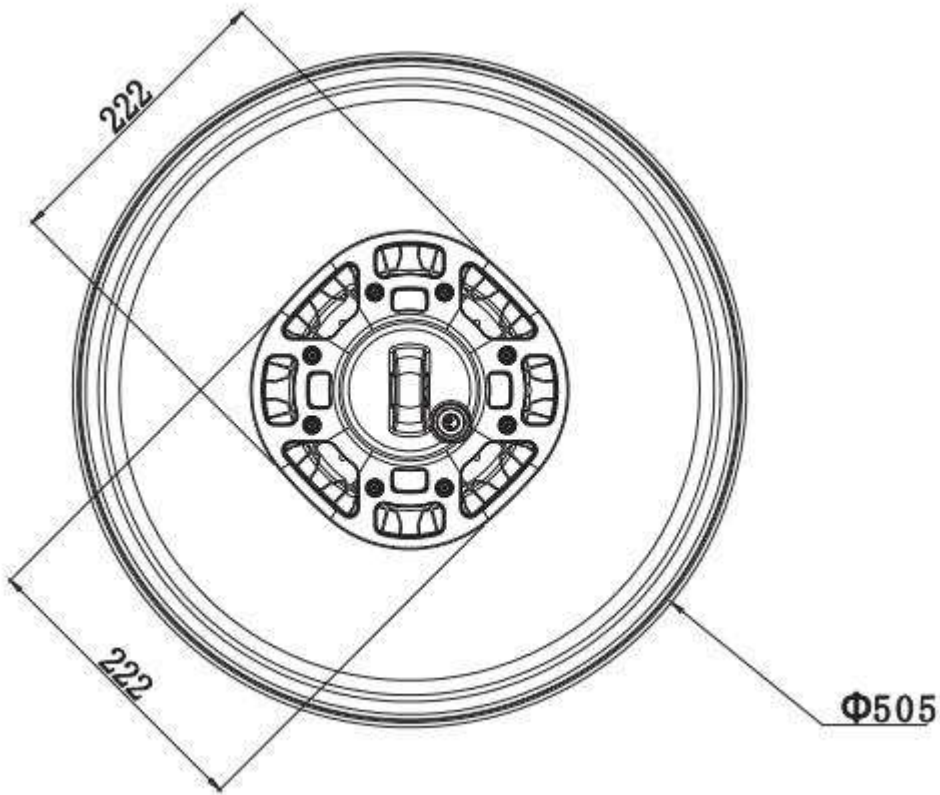

# LED Highbay Light 200W

Photos

Lite Lion

<b>Testing spec.: U:230V I:0.892A P:202.3W PF:0.985 LM:24276m</b>			
<b>Model:</b>	<b>200W</b>	<b>Lamp type: Outdoor using</b>	<b>Weight: 4.9KG</b>
<b>Testing height:</b>	<b>10M</b>	<b>Beam: 120°</b>	<b>Testing No.: '200W</b>
<b>Manufacturer: Lite Lion (HK) Trading Limited</b>			
<b>Rated power: 200W</b>		<b>Testing power: 202.3W</b>	
<b>Working voltage: AC190-260V</b>		<b>Testing voltage input: AC230V</b>	
<b>Luminaire efficiency: 90</b>		<b>Power factor: 0.985</b>	
<b>Lumen: 24276lm</b>		<b>LED luminous efficiency: 120lm/W</b>	
<b>Light source: Philips-3030LED</b>		<b>LED Qty: 240PCS</b>	
<b>Correlated Color Temperature: 2700-6500K</b>		<b>Testing color temperature: 6500K</b>	
<b>Beam angle: 30° /60° /90° /120° /PC45°</b>		<b>Testing beam angle: 120°</b>	
<b>Degree of protection: IP44</b>		<b>Color rendering index: Ra80</b>	

Beam Angle: 105.60°

Package qty: 4PC

GW: 19.6KG

Inner box size:305\*305\*455mm