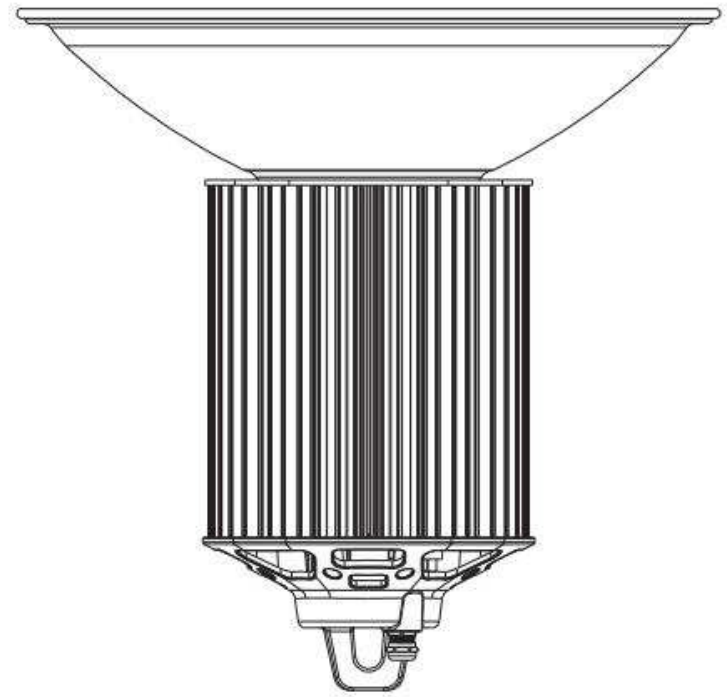

# LED Highbay Light 200W

Photos

Lite Lion

<b>Testing spec.: U:230V I:0.892A P:202.3W PF:0.985 LM:24276m</b>			
<b>Model:</b>	<b>200W</b>	<b>Lamp type: Outdoor using</b>	<b>Weight: 4.9KG</b>
<b>Testing height:</b>	<b>10M</b>	<b>Beam: 120°</b>	<b>Testing No.: '200W</b>
<b>Manufacturer: Lite Lion (HK) Trading Limited</b>			
<b>Rated power: 200W</b>		<b>Testing power: 202.3W</b>	
<b>Working voltage: AC190-260V</b>		<b>Testing voltage input: AC230V</b>	
<b>Luminaire efficiency: 90</b>		<b>Power factor: 0.985</b>	
<b>Lumen: 24276lm</b>		<b>LED luminous efficiency: 120lm/W</b>	
<b>Light source: Philips-3030LED</b>		<b>LED Qty: 240PCS</b>	
<b>Correlated Color Temperature: 2700-6500K</b>		<b>Testing color temperature: 6500K</b>	
<b>Beam angle: 30° /60° /90° /120° /PC45°</b>		<b>Testing beam angle: 120°</b>	
<b>Degree of protection: IP44</b>		<b>Color rendering index: Ra80</b>	

Beam Angle: 105.60°

Package qty: 4PC

GW: 19.6KG

Inner box size:305\*305\*455mm