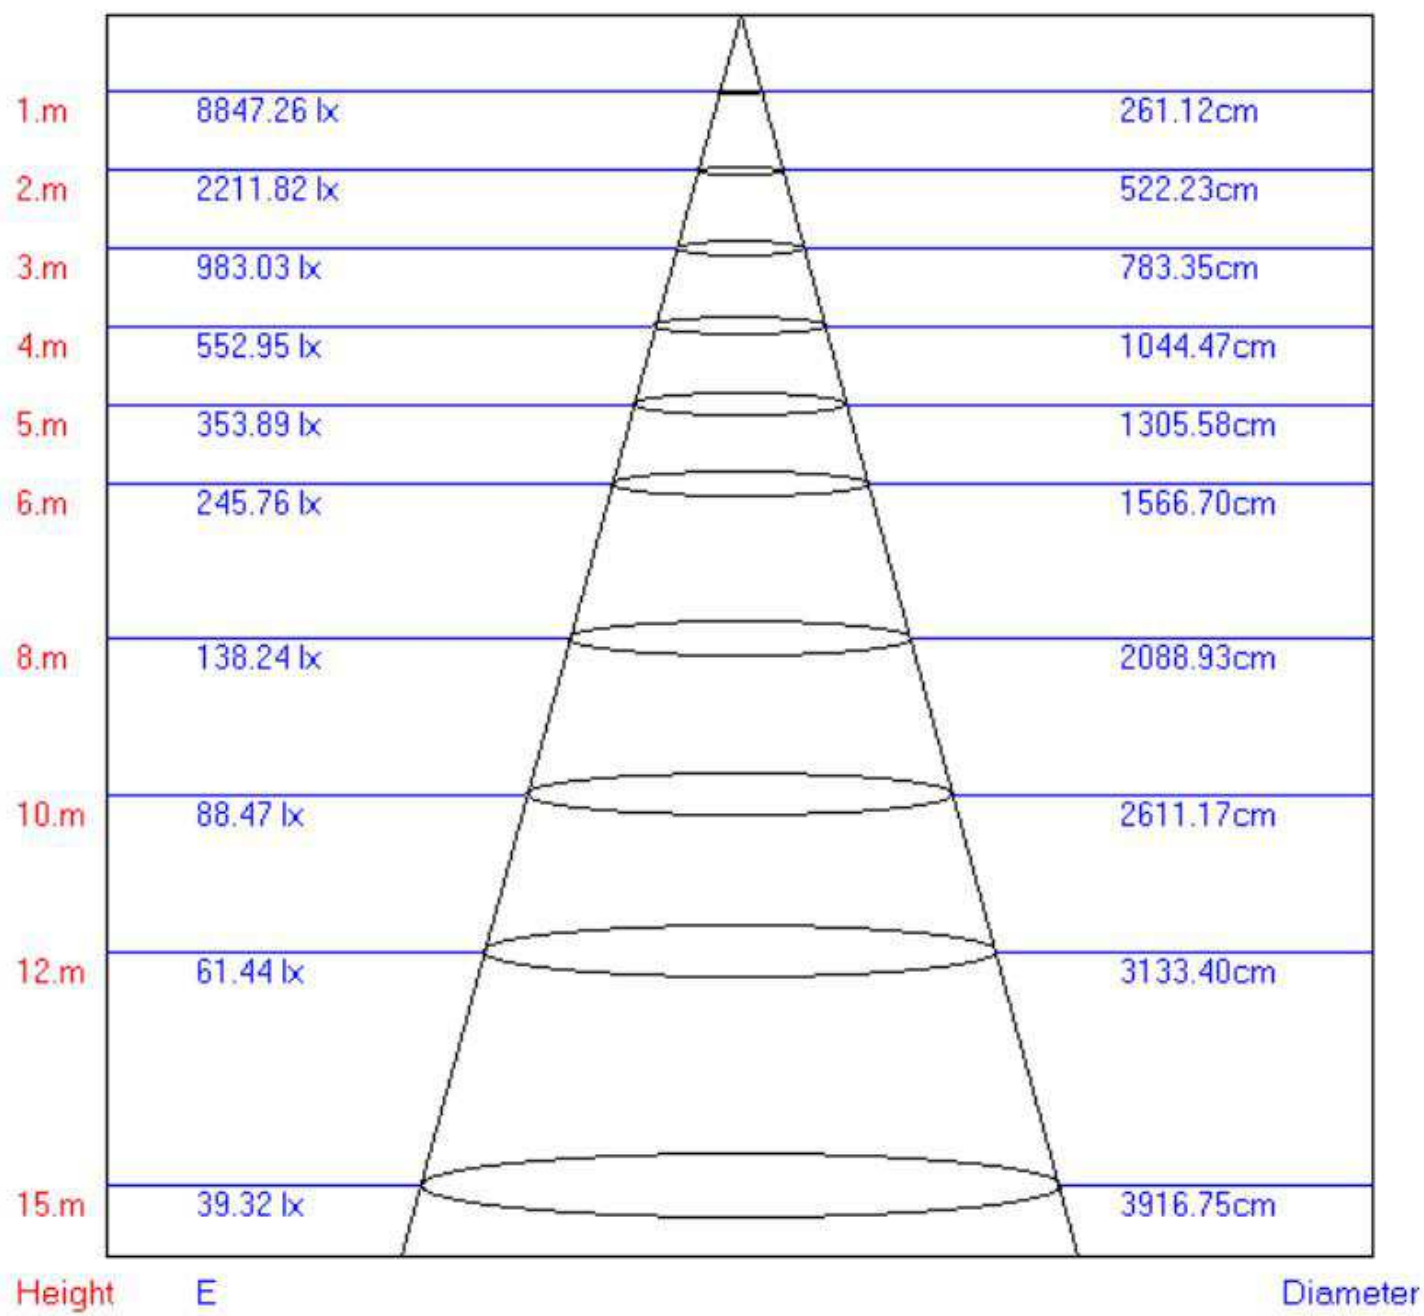

# LED Highbay Light 200W

Photos

Lite Lion

<b>Testing spec.: U:230V I:0.892A P:202.3W PF:0.985 LM:24276m</b>			
<b>Model:</b>	<b>200W</b>	<b>Lamp type: Outdoor using</b>	<b>Weight: 4.9KG</b>
<b>Testing height:</b>	<b>10M</b>	<b>Beam: 120°</b>	<b>Testing No.: '200W</b>
<b>Manufacturer: Lite Lion (HK) Trading Limited</b>			
<b>Rated power: 200W</b>		<b>Testing power: 202.3W</b>	
<b>Working voltage: AC190-260V</b>		<b>Testing voltage input: AC230V</b>	
<b>Luminaire efficiency: 90</b>		<b>Power factor: 0.985</b>	
<b>Lumen: 24276lm</b>		<b>LED luminous efficiency: 120lm/W</b>	
<b>Light source: Philips-3030LED</b>		<b>LED Qty: 240PCS</b>	
<b>Correlated Color Temperature: 2700-6500K</b>		<b>Testing color temperature: 6500K</b>	
<b>Beam angle: 30° /60° /90° /120° /PC45°</b>		<b>Testing beam angle: 120°</b>	
<b>Degree of protection: IP44</b>		<b>Color rendering index: Ra80</b>	

Beam Angle: 105.60°

Package qty: 4PC

GW: 19.6KG

Inner box size:305\*305\*455mm