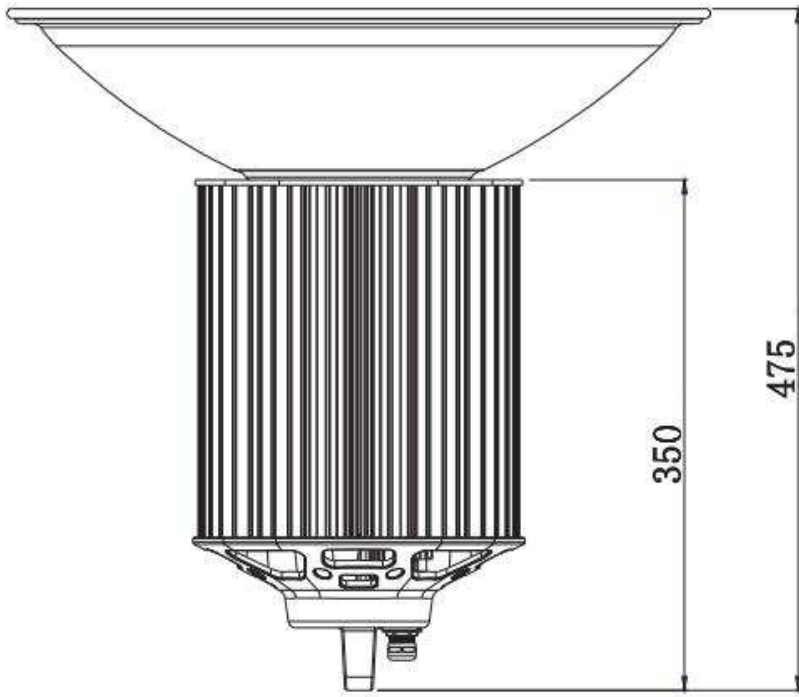

# LED Highbay Light 200W

Photos

Lite Lion

<b>Testing spec.: U:230V I:0.892A P:202.3W PF:0.985 LM:24276m</b>			
<b>Model:</b>	<b>200W</b>	<b>Lamp type: Outdoor using</b>	<b>Weight: 4.9KG</b>
<b>Testing height:</b>	<b>10M</b>	<b>Beam: 120°</b>	<b>Testing No.: '200W</b>
<b>Manufacturer: Lite Lion (HK) Trading Limited</b>			
<b>Rated power: 200W</b>		<b>Testing power: 202.3W</b>	
<b>Working voltage: AC190-260V</b>		<b>Testing voltage input: AC230V</b>	
<b>Luminaire efficiency: 90</b>		<b>Power factor: 0.985</b>	
<b>Lumen: 24276lm</b>		<b>LED luminous efficiency: 120lm/W</b>	
<b>Light source: Philips-3030LED</b>		<b>LED Qty: 240PCS</b>	
<b>Correlated Color Temperature: 2700-6500K</b>		<b>Testing color temperature: 6500K</b>	
<b>Beam angle: 30° /60° /90° /120° /PC45°</b>		<b>Testing beam angle: 120°</b>	
<b>Degree of protection: IP44</b>		<b>Color rendering index: Ra80</b>	

Beam Angle: 105.60°

Package qty: 4PC

GW: 19.6KG

Inner box size:305\*305\*455mm