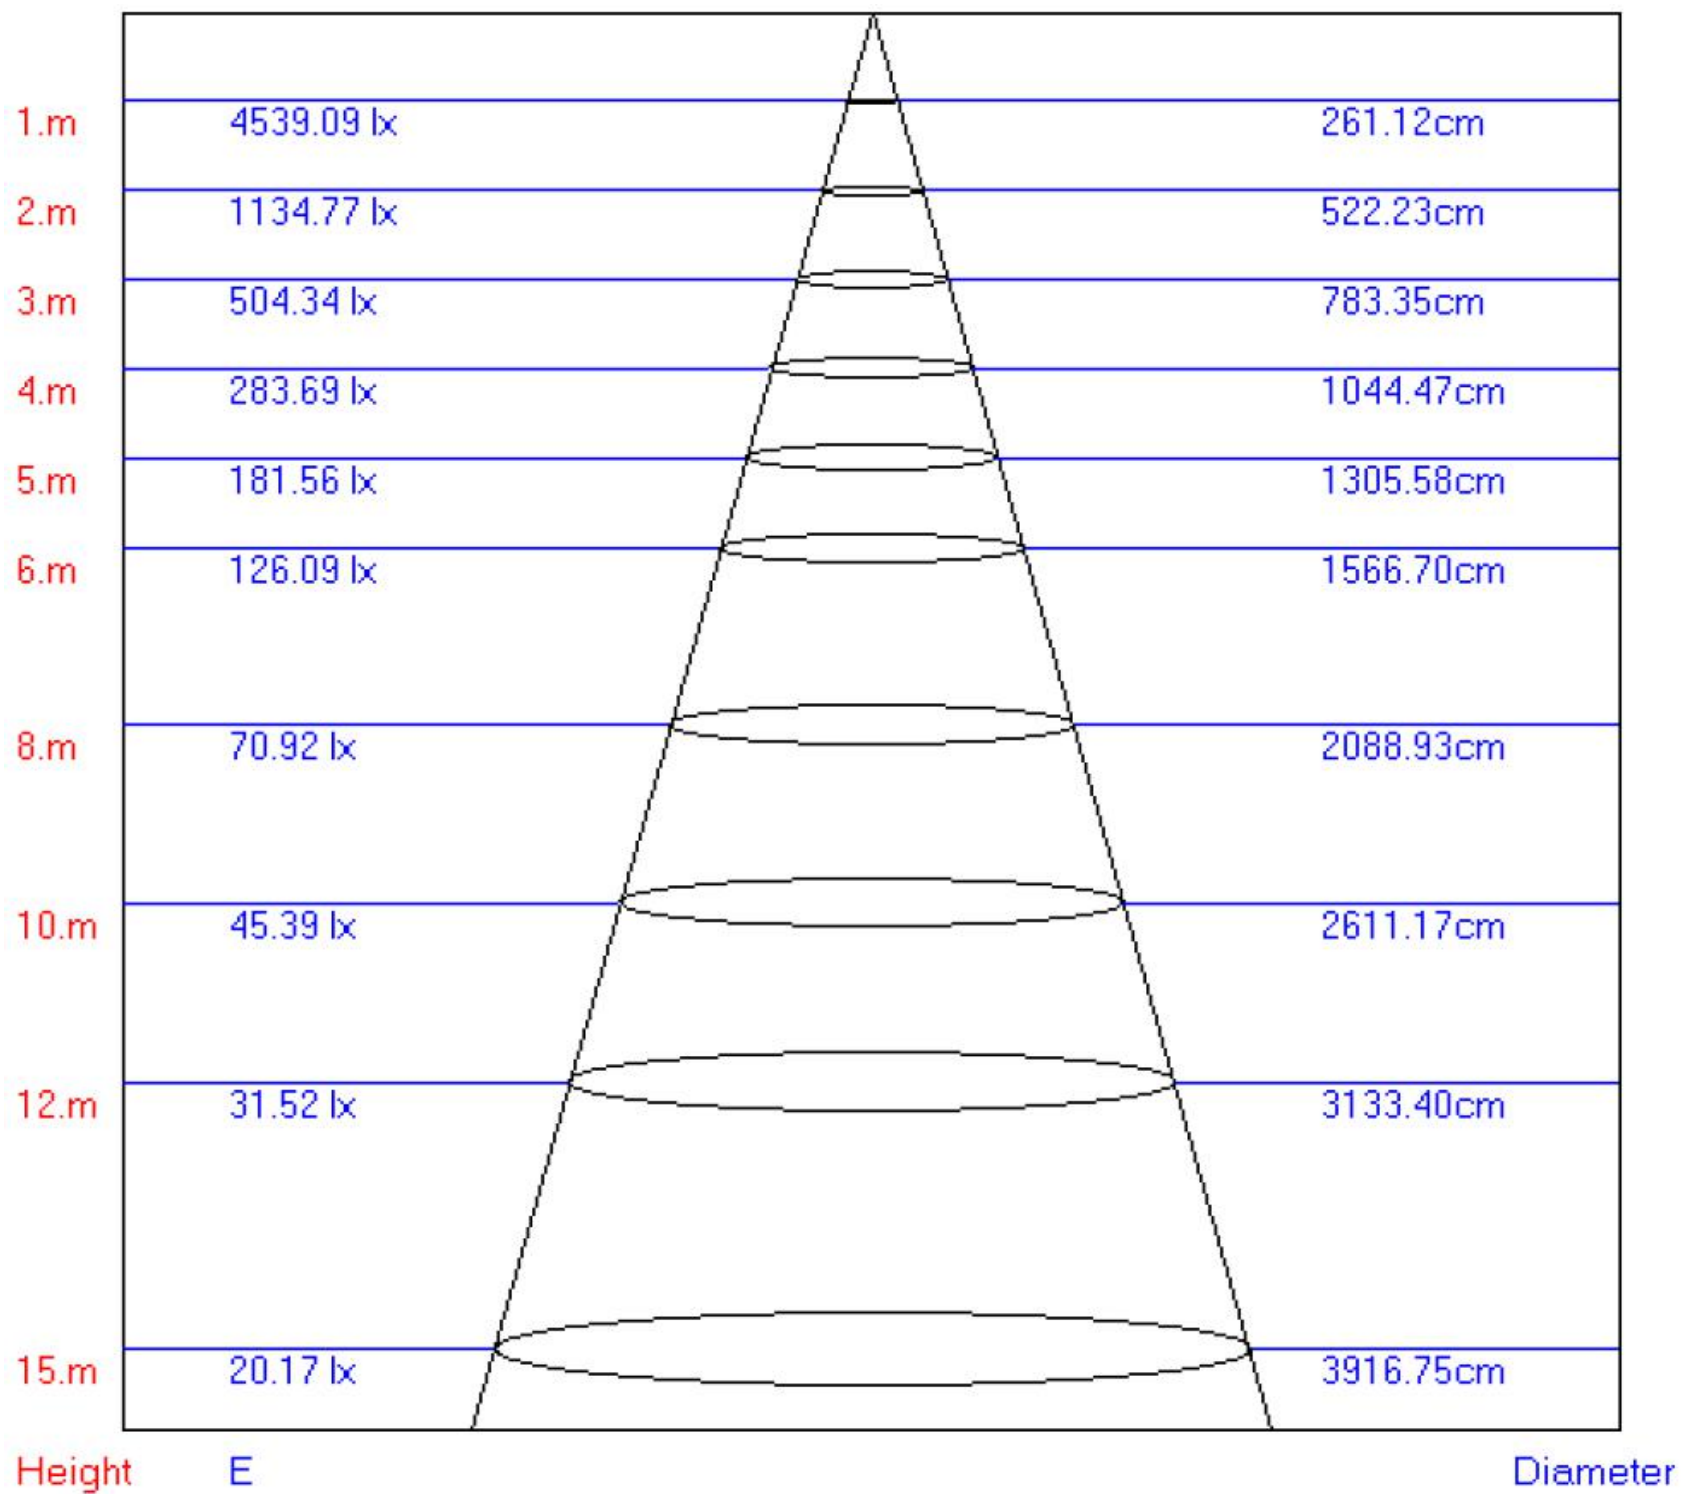

# Ultrathin LED UFO Highbay Light 100W

Photos

<http://1916-led.com/>

<b>Testing spec.: U:230.6V I:0.450A P:100.6W PF:0.968 LM:11931lm</b>		
<b>Model: 1916-HVB100W-CB</b>	<b>Lamp type: Outdoor using</b>	<b>Weight: 1.8KG</b>
<b>Testing height: 8M</b>	<b>Beam: 120°</b>	<b>Testing No.: 1916-100W-B01</b>
<b>Manufacturer: Shenzhen 1916LED Co.,Ltd</b>		
<b>Rated power: 100W</b>	<b>Testing power: 100.6W</b>	
<b>Working voltage: AC190-260V</b>	<b>Testing voltage input: AC230.6V</b>	
<b>Luminaire efficiency: 90</b>	<b>Power factor: 0.968</b>	
<b>Lumen: 11931lm</b>	<b>LED luminous efficiency: 118.6lm/W</b>	
<b>Light source: Epistar-2835LED</b>	<b>LED Qty: 240PCS</b>	
<b>Correlated Color Temperature: 2700-6500K</b>	<b>Testing color temperature: 6500K</b>	
<b>Beam angle: 120°</b>	<b>Testing beam angle: 120°</b>	
<b>Degree of protection: IP40</b>	<b>Color rendering index: Ra80</b>	

Package qty: 1PC

GW: 2KG

Package size: 340\*340\*100mm