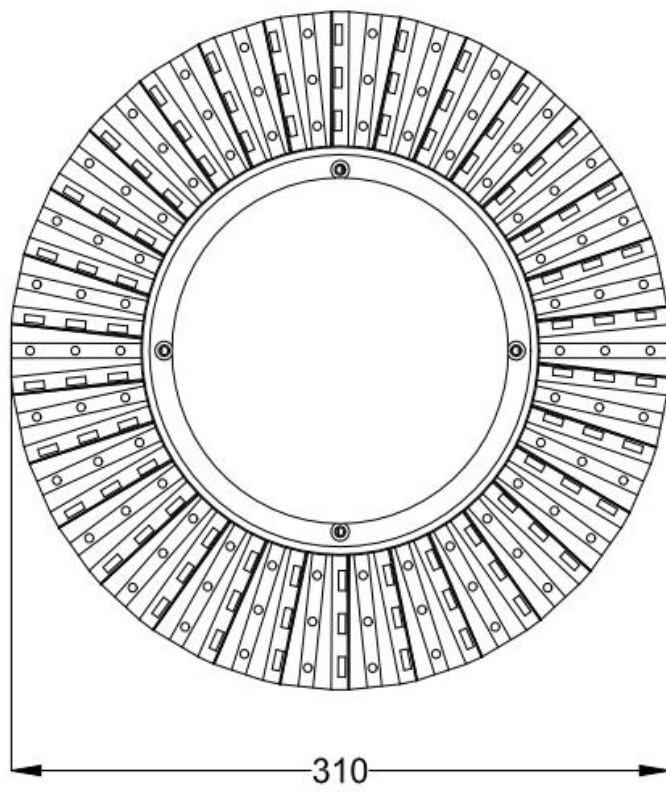

# Ultrathin LED UFO Highbay Light 100W

Photos

<http://1916-led.com/>

<b>Testing spec.: U:230.6V I:0.450A P:100.6W PF:0.968 LM:11931lm</b>		
<b>Model: 1916-HVB100W-CB</b>	<b>Lamp type: Outdoor using</b>	<b>Weight: 1.8KG</b>
<b>Testing height: 8M</b>	<b>Beam: 120°</b>	<b>Testing No.: 1916-100W-B01</b>
<b>Manufacturer: Shenzhen 1916LED Co.,Ltd</b>		
<b>Rated power: 100W</b>	<b>Testing power: 100.6W</b>	
<b>Working voltage: AC190-260V</b>	<b>Testing voltage input: AC230.6V</b>	
<b>Luminaire efficiency: 90</b>	<b>Power factor: 0.968</b>	
<b>Lumen: 11931lm</b>	<b>LED luminous efficiency: 118.6lm/W</b>	
<b>Light source: Epistar-2835LED</b>	<b>LED Qty: 240PCS</b>	
<b>Correlated Color Temperature: 2700-6500K</b>	<b>Testing color temperature: 6500K</b>	
<b>Beam angle: 120°</b>	<b>Testing beam angle: 120°</b>	
<b>Degree of protection: IP40</b>	<b>Color rendering index: Ra80</b>	

Package qty: 1PC

GW: 2KG

Package size: 340\*340\*100mm