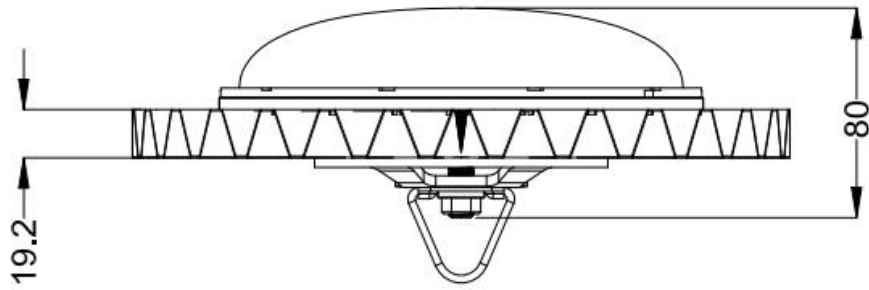

# Ultrathin LED UFO Highbay Light 100W

Photos

<http://1916-led.com/>

<b>Testing spec.: U:230.6V I:0.450A P:100.6W PF:0.968 LM:11931lm</b>		
<b>Model: 1916-HVB100W-CB</b>	<b>Lamp type: Outdoor using</b>	<b>Weight: 1.8KG</b>
<b>Testing height: 8M</b>	<b>Beam: 120°</b>	<b>Testing No.: 1916-100W-B01</b>
<b>Manufacturer: Shenzhen 1916LED Co.,Ltd</b>		
<b>Rated power: 100W</b>	<b>Testing power: 100.6W</b>	
<b>Working voltage: AC190-260V</b>	<b>Testing voltage input: AC230.6V</b>	
<b>Luminaire efficiency: 90</b>	<b>Power factor: 0.968</b>	
<b>Lumen: 11931lm</b>	<b>LED luminous efficiency: 118.6lm/W</b>	
<b>Light source: Epistar-2835LED</b>	<b>LED Qty: 240PCS</b>	
<b>Correlated Color Temperature: 2700-6500K</b>	<b>Testing color temperature: 6500K</b>	
<b>Beam angle: 120°</b>	<b>Testing beam angle: 120°</b>	
<b>Degree of protection: IP40</b>	<b>Color rendering index: Ra80</b>	

Package qty: 1PC

GW: 2KG

Package size: 340\*340\*100mm