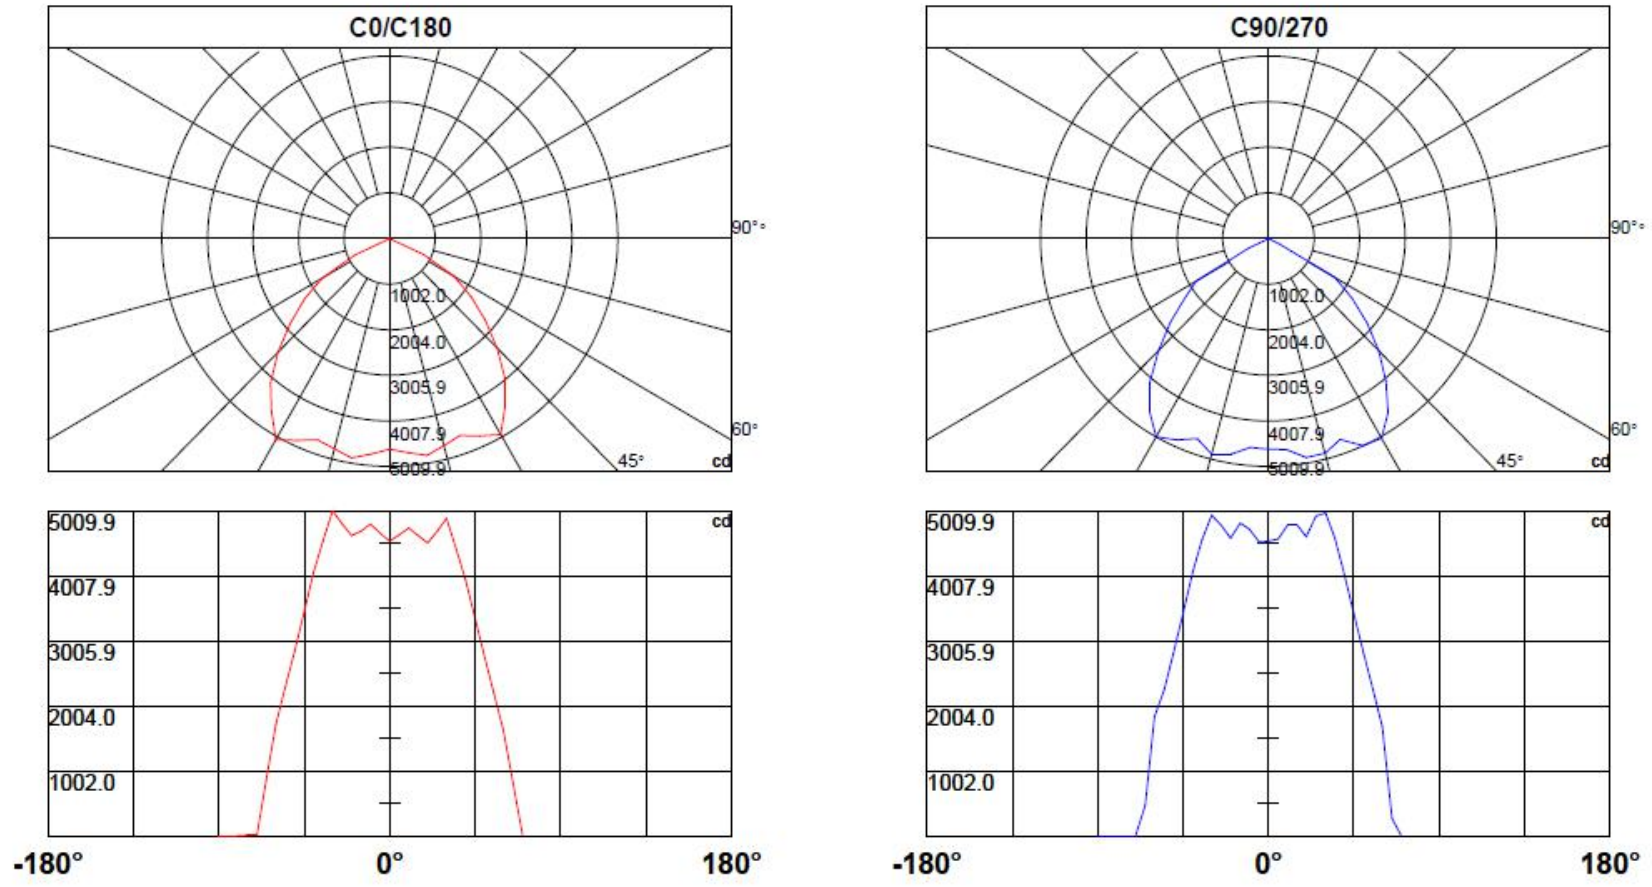

# Ultrathin LED UFO Highbay Light 100W

Photos

<http://1916-led.com/>

<b>Testing spec.: U:230.6V I:0.450A P:100.6W PF:0.968 LM:11931lm</b>		
<b>Model: 1916-HVB100W-CB</b>	<b>Lamp type: Outdoor using</b>	<b>Weight: 1.8KG</b>
<b>Testing height: 8M</b>	<b>Beam: 120°</b>	<b>Testing No.: 1916-100W-B01</b>
<b>Manufacturer: Shenzhen 1916LED Co.,Ltd</b>		
<b>Rated power: 100W</b>	<b>Testing power: 100.6W</b>	
<b>Working voltage: AC190-260V</b>	<b>Testing voltage input: AC230.6V</b>	
<b>Luminaire efficiency: 90</b>	<b>Power factor: 0.968</b>	
<b>Lumen: 11931lm</b>	<b>LED luminous efficiency: 118.6lm/W</b>	
<b>Light source: Epistar-2835LED</b>	<b>LED Qty: 240PCS</b>	
<b>Correlated Color Temperature: 2700-6500K</b>	<b>Testing color temperature: 6500K</b>	
<b>Beam angle: 120°</b>	<b>Testing beam angle: 120°</b>	
<b>Degree of protection: IP40</b>	<b>Color rendering index: Ra80</b>	

Package qty: 1PC

GW: 2KG

Package size: 340\*340\*100mm