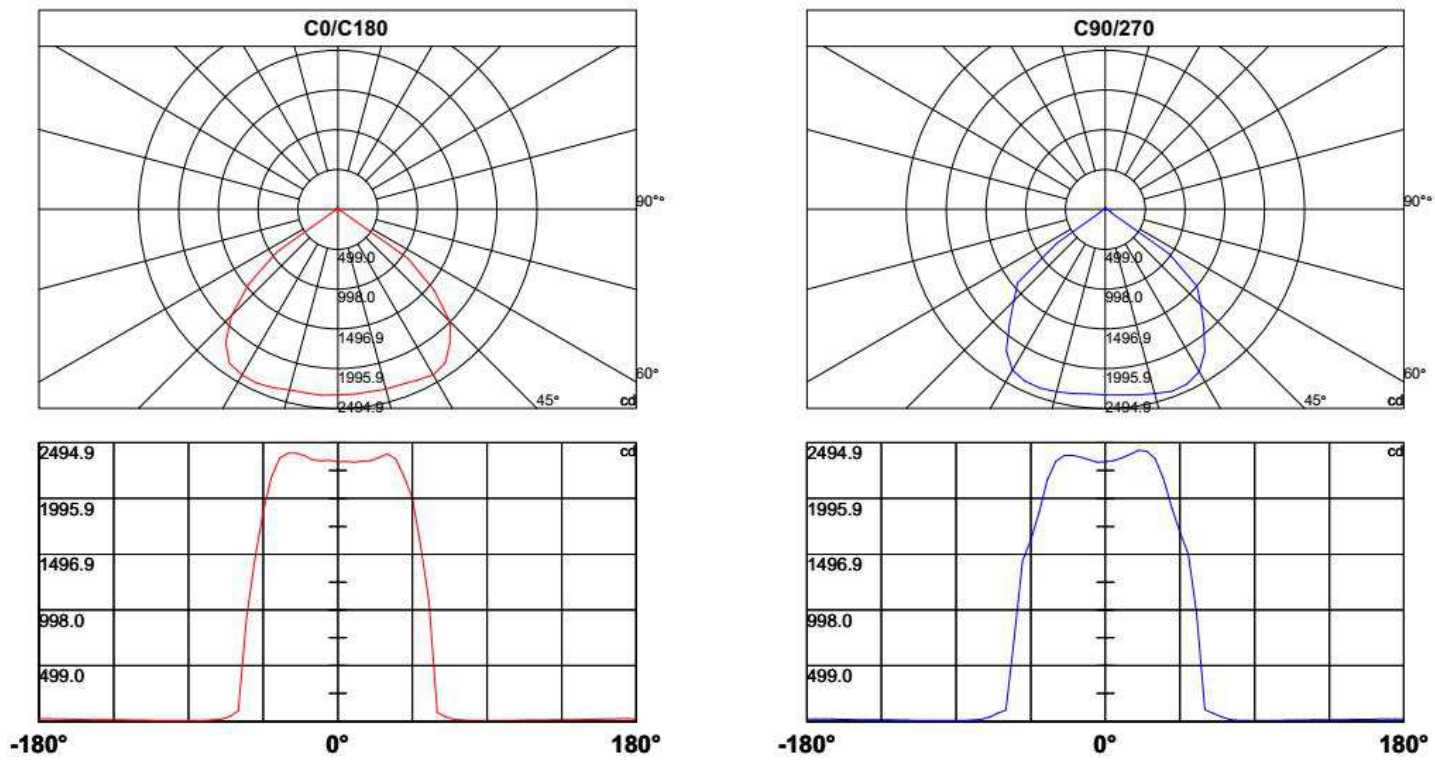

## Photos

|  |   |                           |
|--|---|---------------------------|
| <b>Testing spec.: U:230.6V I:0.224A P:50.5W PF:0.979 LM:5929lm</b> |   |                           |
| <b>Model: B50W-C</b>   | <b>Lamp type: Outdoor using</b>           | <b>Weight: 1.3KG</b>      |
| <b>Testing height: 8M</b>  | <b>Beam: 120°</b>                         | <b>Testing No.: 50W-B</b> |
| <b>Manufacturer: Lite lion</b>                                     |   |                           |
| <b>Rated power: 50W</b>  | <b>Testing power: 50.5W</b>               |                           |
| <b>Working voltage: AC190-260V</b>                                 | <b>Testing voltage input: AC230.6V</b>    |                           |
| <b>Luminaire efficiency: 90</b>                                    | <b>Power factor: 0.979</b>                |                           |
| <b>Lumen: 5929lm</b>   | <b>LED luminous efficiency: 117.4lm/W</b> |                           |
| <b>Light source: Epistar-2835LED</b>                               | <b>LED Qty: 120PCS</b>                    |                           |
| <b>Correlated Color Temperature: 2700-6500K</b>                    | <b>Testing color temperature: 6500K</b>   |                           |
| <b>Beam angle: 120°</b>  | <b>Testing beam angle: 120°</b>           |                           |
| <b>Degree of protection: IP40</b>                                  | <b>Color rendering index: Ra80</b>        |                           |

Lux-Distance Curve

Beam Angle: 110.40°

## Package

Package qty: 1PC

GW: 1.8KG

Package size: 340\*340\*100mm