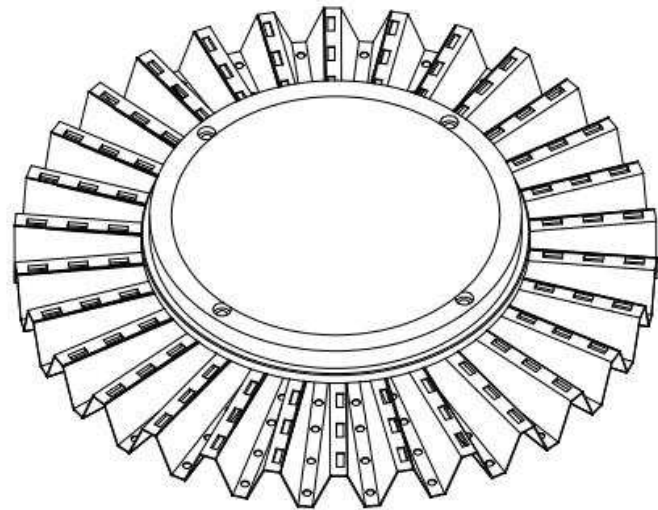

## Photos

|  |   |                           |
|--|---|---------------------------|
| <b>Testing spec.: U:230.6V I:0.224A P:50.5W PF:0.979 LM:5929lm</b> |   |                           |
| <b>Model: B50W-C</b>   | <b>Lamp type: Outdoor using</b>           | <b>Weight: 1.3KG</b>      |
| <b>Testing height: 8M</b>  | <b>Beam: 120°</b>                         | <b>Testing No.: 50W-B</b> |
| <b>Manufacturer: Lite lion</b>                                     |   |                           |
| <b>Rated power: 50W</b>  | <b>Testing power: 50.5W</b>               |                           |
| <b>Working voltage: AC190-260V</b>                                 | <b>Testing voltage input: AC230.6V</b>    |                           |
| <b>Luminaire efficiency: 90</b>                                    | <b>Power factor: 0.979</b>                |                           |
| <b>Lumen: 5929lm</b>   | <b>LED luminous efficiency: 117.4lm/W</b> |                           |
| <b>Light source: Epistar-2835LED</b>                               | <b>LED Qty: 120PCS</b>                    |                           |
| <b>Correlated Color Temperature: 2700-6500K</b>                    | <b>Testing color temperature: 6500K</b>   |                           |
| <b>Beam angle: 120°</b>  | <b>Testing beam angle: 120°</b>           |                           |
| <b>Degree of protection: IP40</b>                                  | <b>Color rendering index: Ra80</b>        |                           |

Lux-Distance Curve

Beam Angle: 110.40°

## Package

Package qty: 1PC

GW: 1.8KG

Package size: 340\*340\*100mm