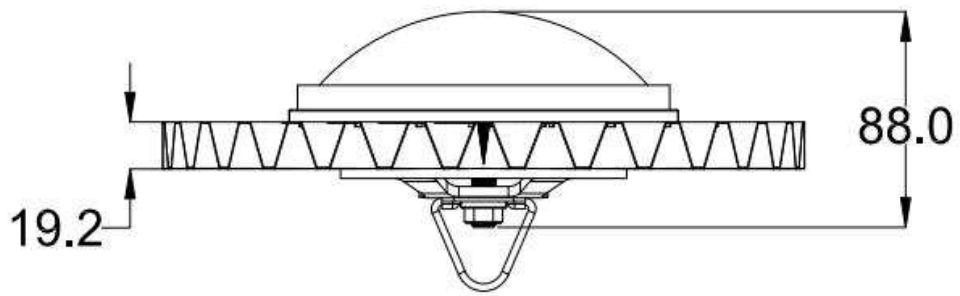

## Photos

|  |   |                           |
|--|---|---------------------------|
| <b>Testing spec.: U:230.6V I:0.224A P:50.5W PF:0.979 LM:5929lm</b> |   |                           |
| <b>Model: B50W-C</b>   | <b>Lamp type: Outdoor using</b>           | <b>Weight: 1.3KG</b>      |
| <b>Testing height: 8M</b>  | <b>Beam: 120°</b>                         | <b>Testing No.: 50W-B</b> |
| <b>Manufacturer: Lite lion</b>                                     |   |                           |
| <b>Rated power: 50W</b>  | <b>Testing power: 50.5W</b>               |                           |
| <b>Working voltage: AC190-260V</b>                                 | <b>Testing voltage input: AC230.6V</b>    |                           |
| <b>Luminaire efficiency: 90</b>                                    | <b>Power factor: 0.979</b>                |                           |
| <b>Lumen: 5929lm</b>   | <b>LED luminous efficiency: 117.4lm/W</b> |                           |
| <b>Light source: Epistar-2835LED</b>                               | <b>LED Qty: 120PCS</b>                    |                           |
| <b>Correlated Color Temperature: 2700-6500K</b>                    | <b>Testing color temperature: 6500K</b>   |                           |
| <b>Beam angle: 120°</b>  | <b>Testing beam angle: 120°</b>           |                           |
| <b>Degree of protection: IP40</b>                                  | <b>Color rendering index: Ra80</b>        |                           |

Lux-Distance Curve

Beam Angle: 110.40°

## Package

Package qty: 1PC

GW: 1.8KG

Package size: 340\*340\*100mm