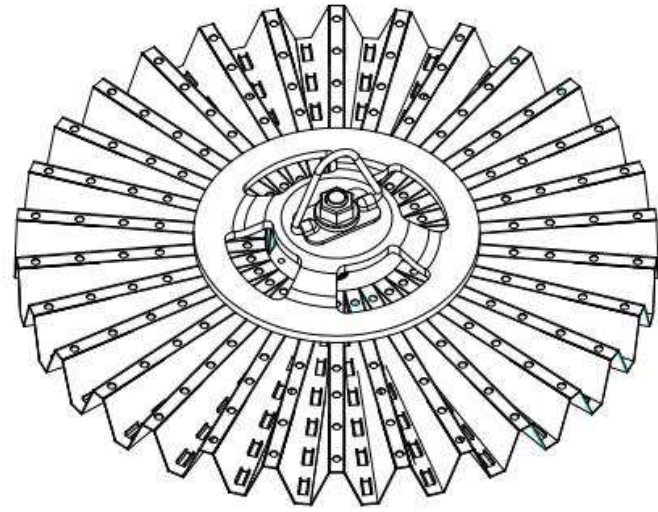

## Photos

|  |   |                           |
|--|---|---------------------------|
| <b>Testing spec.: U:230.6V I:0.224A P:50.5W PF:0.979 LM:5929lm</b> |   |                           |
| <b>Model: B50W-C</b>   | <b>Lamp type: Outdoor using</b>           | <b>Weight: 1.3KG</b>      |
| <b>Testing height: 8M</b>  | <b>Beam: 120°</b>                         | <b>Testing No.: 50W-B</b> |
| <b>Manufacturer: Lite lion</b>                                     |   |                           |
| <b>Rated power: 50W</b>  | <b>Testing power: 50.5W</b>               |                           |
| <b>Working voltage: AC190-260V</b>                                 | <b>Testing voltage input: AC230.6V</b>    |                           |
| <b>Luminaire efficiency: 90</b>                                    | <b>Power factor: 0.979</b>                |                           |
| <b>Lumen: 5929lm</b>   | <b>LED luminous efficiency: 117.4lm/W</b> |                           |
| <b>Light source: Epistar-2835LED</b>                               | <b>LED Qty: 120PCS</b>                    |                           |
| <b>Correlated Color Temperature: 2700-6500K</b>                    | <b>Testing color temperature: 6500K</b>   |                           |
| <b>Beam angle: 120°</b>  | <b>Testing beam angle: 120°</b>           |                           |
| <b>Degree of protection: IP40</b>                                  | <b>Color rendering index: Ra80</b>        |                           |

Lux-Distance Curve

Beam Angle: 110.40°

## Package

Package qty: 1PC

GW: 1.8KG

Package size: 340\*340\*100mm