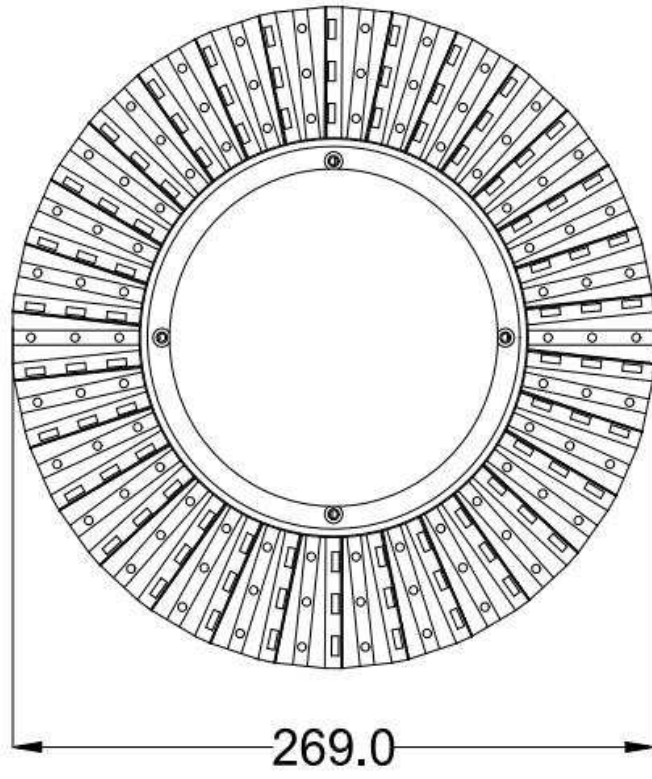

## Photos

|  |   |                           |
|--|---|---------------------------|
| <b>Testing spec.: U:230.6V I:0.224A P:50.5W PF:0.979 LM:5929lm</b> |   |                           |
| <b>Model: B50W-C</b>   | <b>Lamp type: Outdoor using</b>           | <b>Weight: 1.3KG</b>      |
| <b>Testing height: 8M</b>  | <b>Beam: 120°</b>                         | <b>Testing No.: 50W-B</b> |
| <b>Manufacturer: Lite lion</b>                                     |   |                           |
| <b>Rated power: 50W</b>  | <b>Testing power: 50.5W</b>               |                           |
| <b>Working voltage: AC190-260V</b>                                 | <b>Testing voltage input: AC230.6V</b>    |                           |
| <b>Luminaire efficiency: 90</b>                                    | <b>Power factor: 0.979</b>                |                           |
| <b>Lumen: 5929lm</b>   | <b>LED luminous efficiency: 117.4lm/W</b> |                           |
| <b>Light source: Epistar-2835LED</b>                               | <b>LED Qty: 120PCS</b>                    |                           |
| <b>Correlated Color Temperature: 2700-6500K</b>                    | <b>Testing color temperature: 6500K</b>   |                           |
| <b>Beam angle: 120°</b>  | <b>Testing beam angle: 120°</b>           |                           |
| <b>Degree of protection: IP40</b>                                  | <b>Color rendering index: Ra80</b>        |                           |

Lux-Distance Curve

Beam Angle: 110.40°

## Package

Package qty: 1PC

GW: 1.8KG

Package size: 340\*340\*100mm