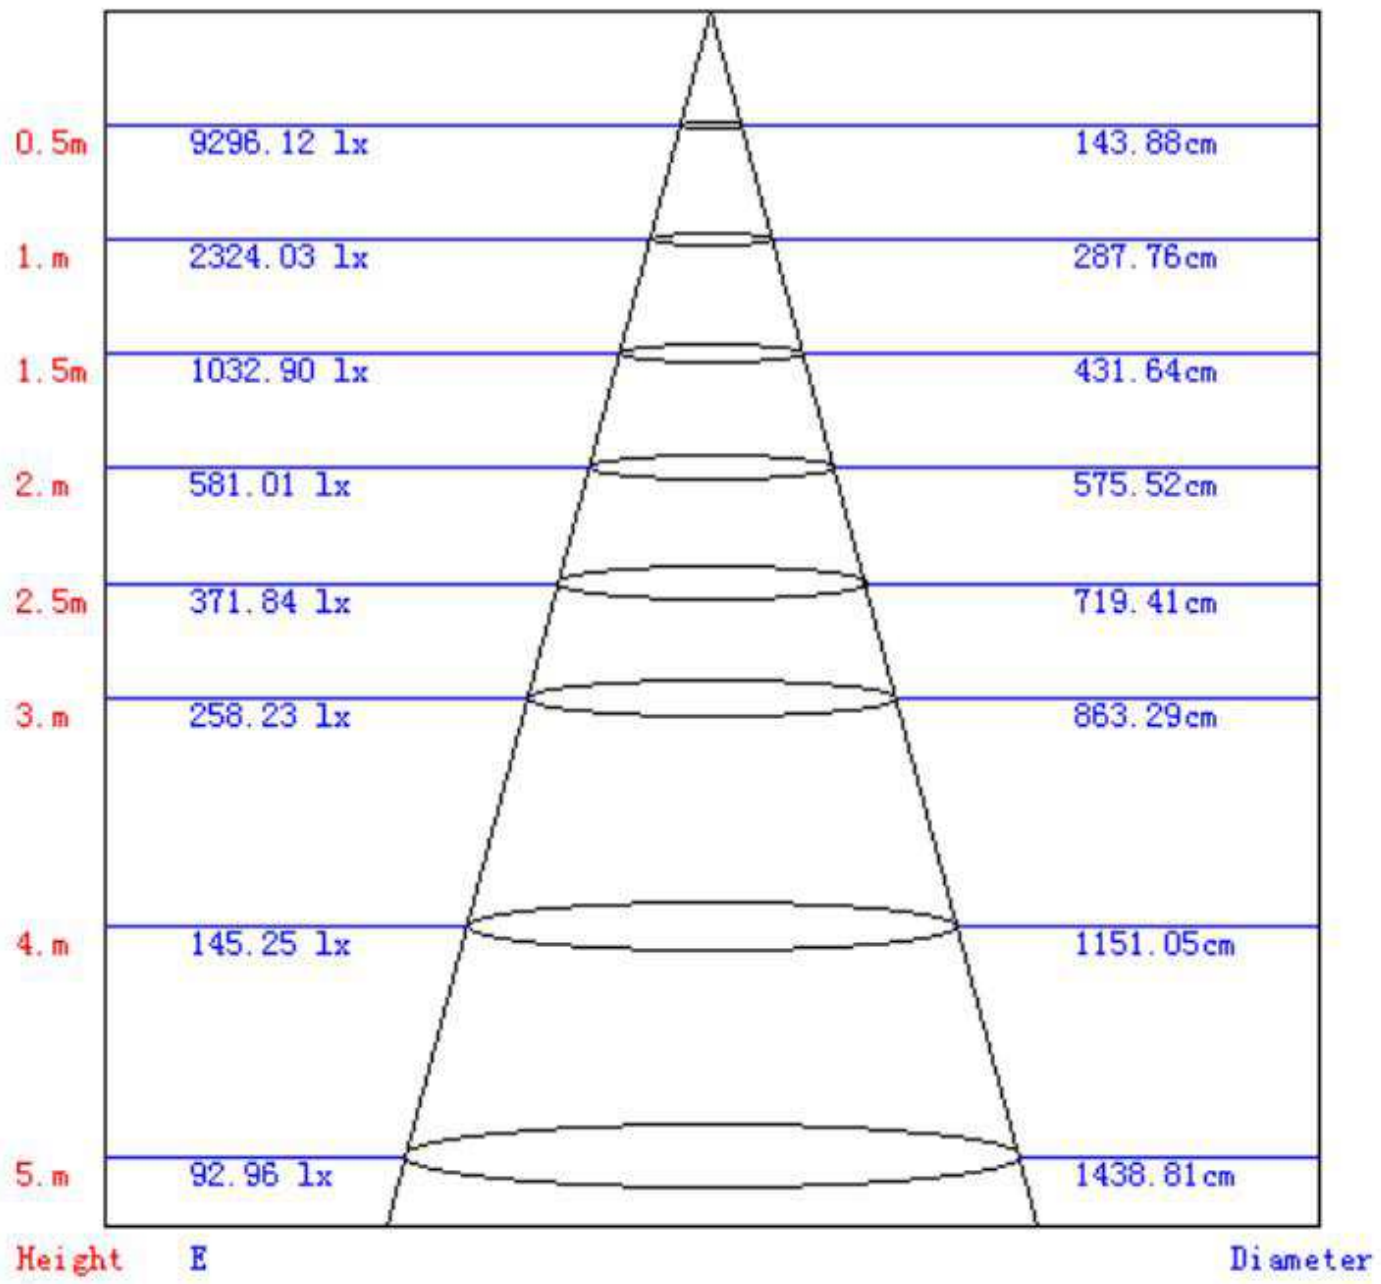

## Photos

|  |   |                           |
|--|---|---------------------------|
| <b>Testing spec.: U:230.6V I:0.224A P:50.5W PF:0.979 LM:5929lm</b> |   |                           |
| <b>Model: B50W-C</b>   | <b>Lamp type: Outdoor using</b>           | <b>Weight: 1.3KG</b>      |
| <b>Testing height: 8M</b>  | <b>Beam: 120°</b>                         | <b>Testing No.: 50W-B</b> |
| <b>Manufacturer: Lite lion</b>                                     |   |                           |
| <b>Rated power: 50W</b>  | <b>Testing power: 50.5W</b>               |                           |
| <b>Working voltage: AC190-260V</b>                                 | <b>Testing voltage input: AC230.6V</b>    |                           |
| <b>Luminaire efficiency: 90</b>                                    | <b>Power factor: 0.979</b>                |                           |
| <b>Lumen: 5929lm</b>   | <b>LED luminous efficiency: 117.4lm/W</b> |                           |
| <b>Light source: Epistar-2835LED</b>                               | <b>LED Qty: 120PCS</b>                    |                           |
| <b>Correlated Color Temperature: 2700-6500K</b>                    | <b>Testing color temperature: 6500K</b>   |                           |
| <b>Beam angle: 120°</b>  | <b>Testing beam angle: 120°</b>           |                           |
| <b>Degree of protection: IP40</b>                                  | <b>Color rendering index: Ra80</b>        |                           |

Lux-Distance Curve

Beam Angle: 110.40°